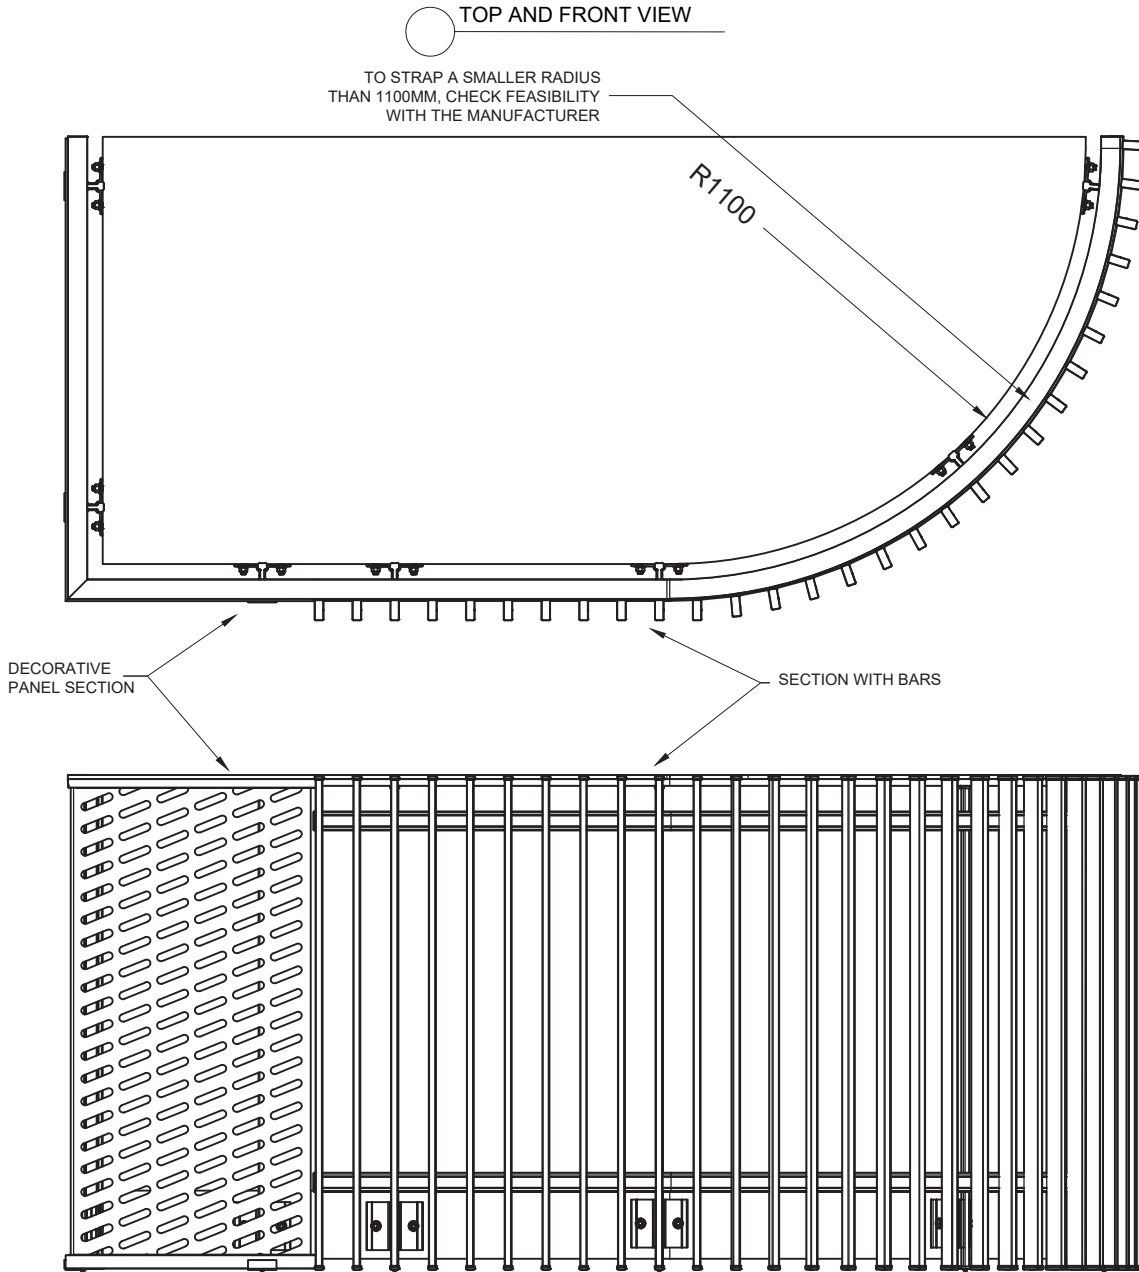

BLADE SYSTEM MODEL - SLAB FRONT - CURVED

Scale : 1:10

SECTION D

Scale : 1:20

SECTION D

BLADE SYSTEM MODEL - SLAB FRONT - CURVED