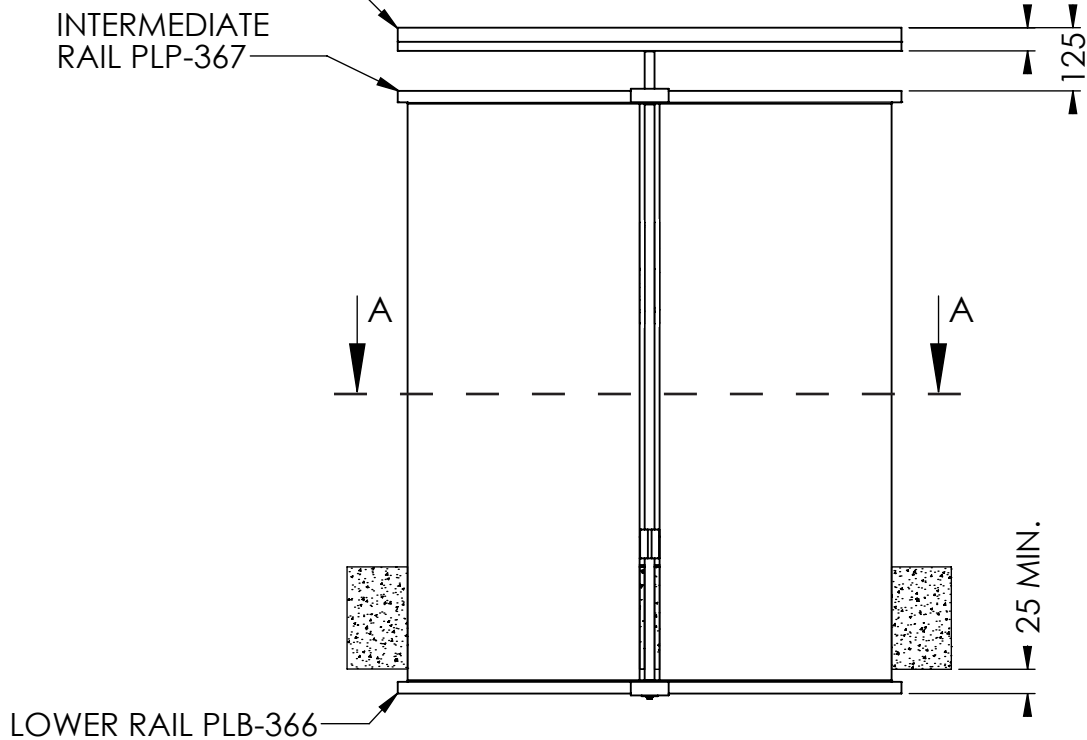

Model **Guard/Railing BELLEVUE Passing Slab with Gap**

PD298-BEV

Scale **1:5**

Scale 1:15

Model **Guard/Railing BELLEVUE Abutting**

PD298-BEV