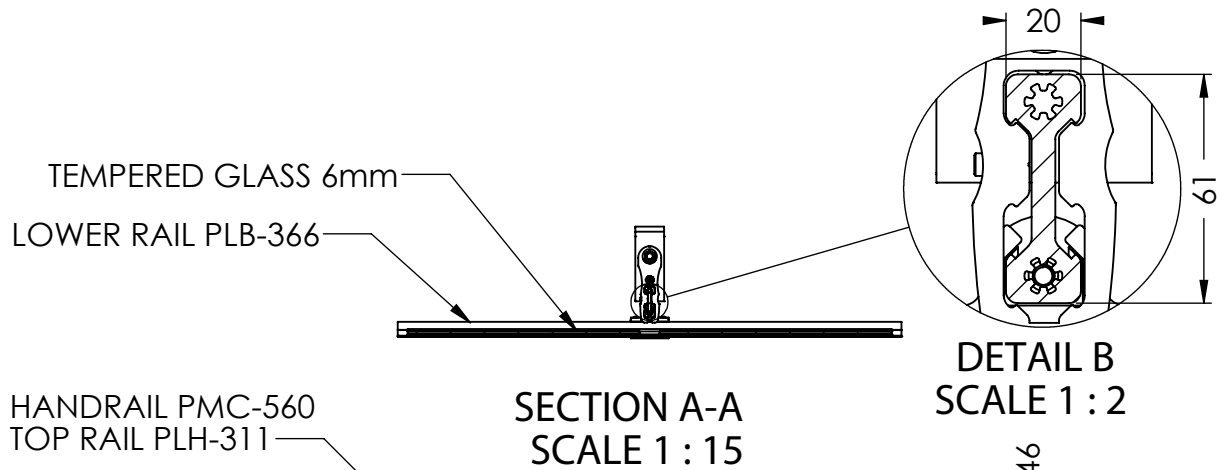

Model **Guard/Railing BELLEVUE Passing Slab with Gap**

PD298-BEV

Scale **1:5**

Scale 1:15

Model **Guard/Railing BELLEVUE Abutting**

PD298-BEV