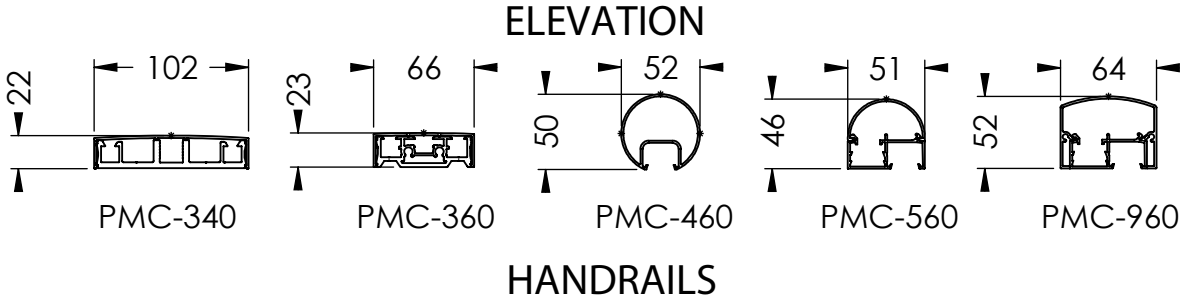

Model **Guard/Railing BELLEVUE Passing Slab with Gap**

PD298-BEV

Scale **1:5**

Scale 1:15

Model **Guard/Railing BELLEVUE Abutting**

PD298-BEV