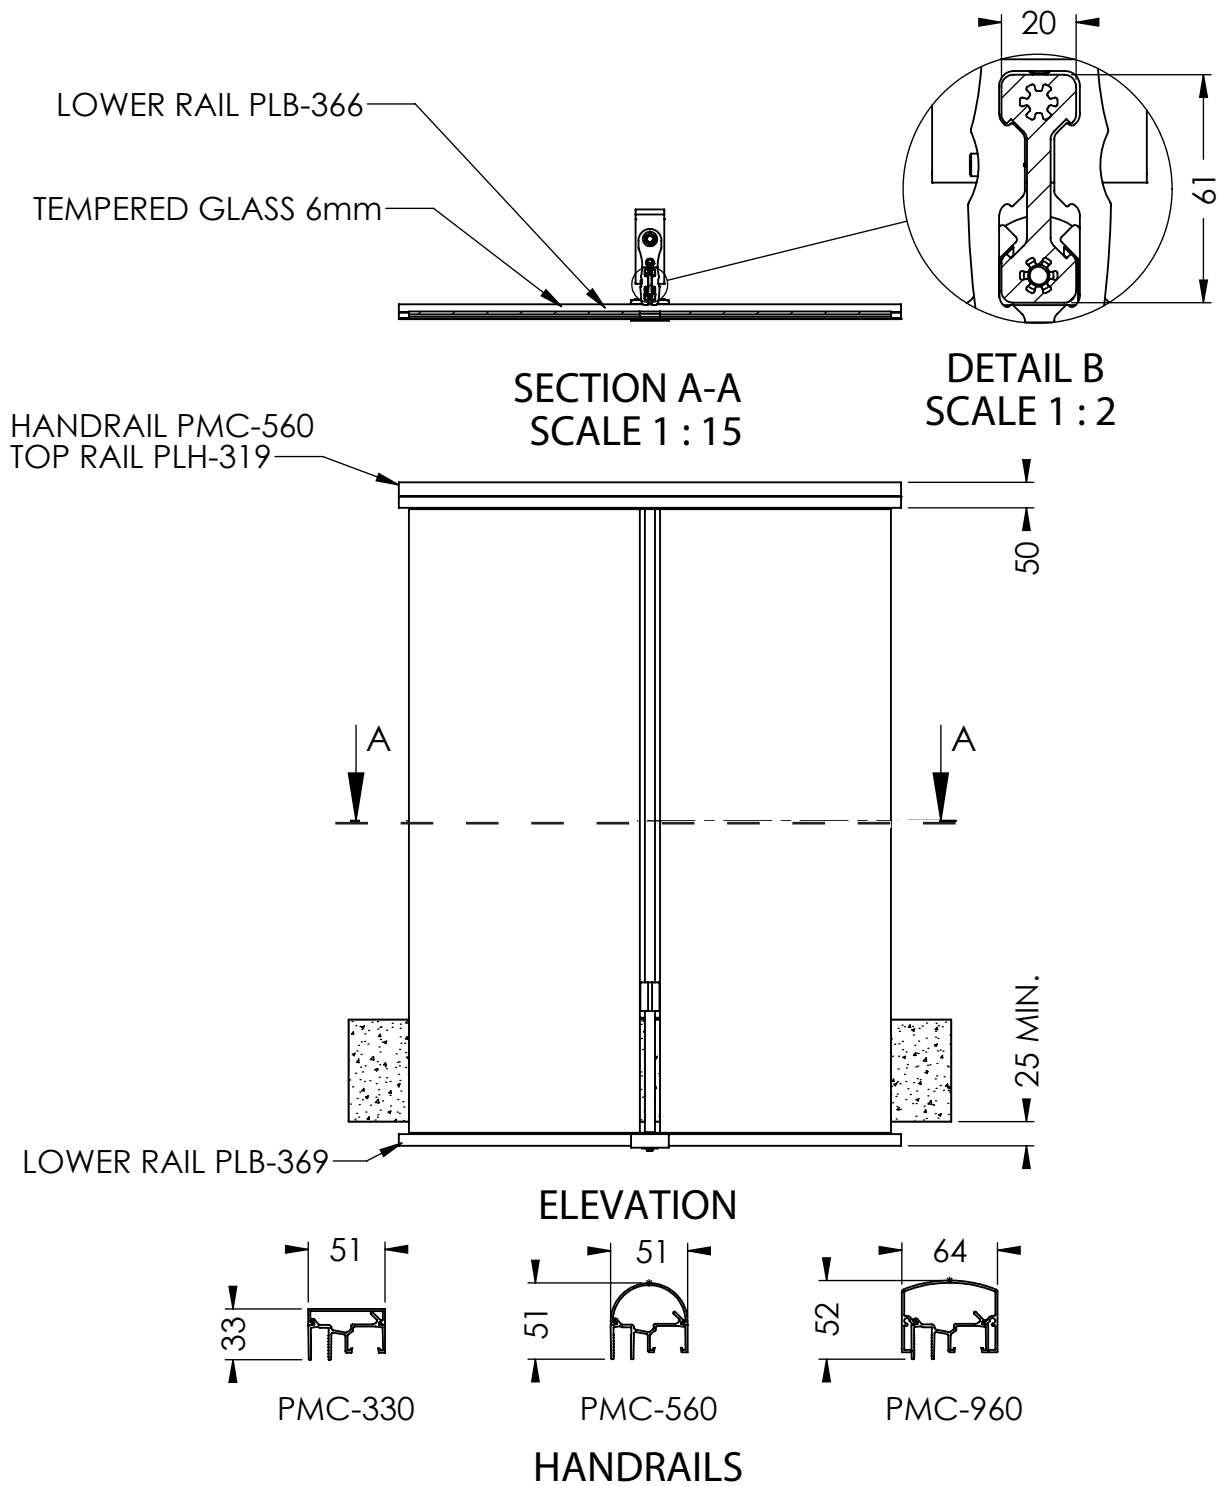

Scale 1:5

Model **Guard/Railing BELLEVUE Passing Slab**

PD298-BEB

Model *Guard/Railing BELLEVUE Passing Slab*

PD298-BEB