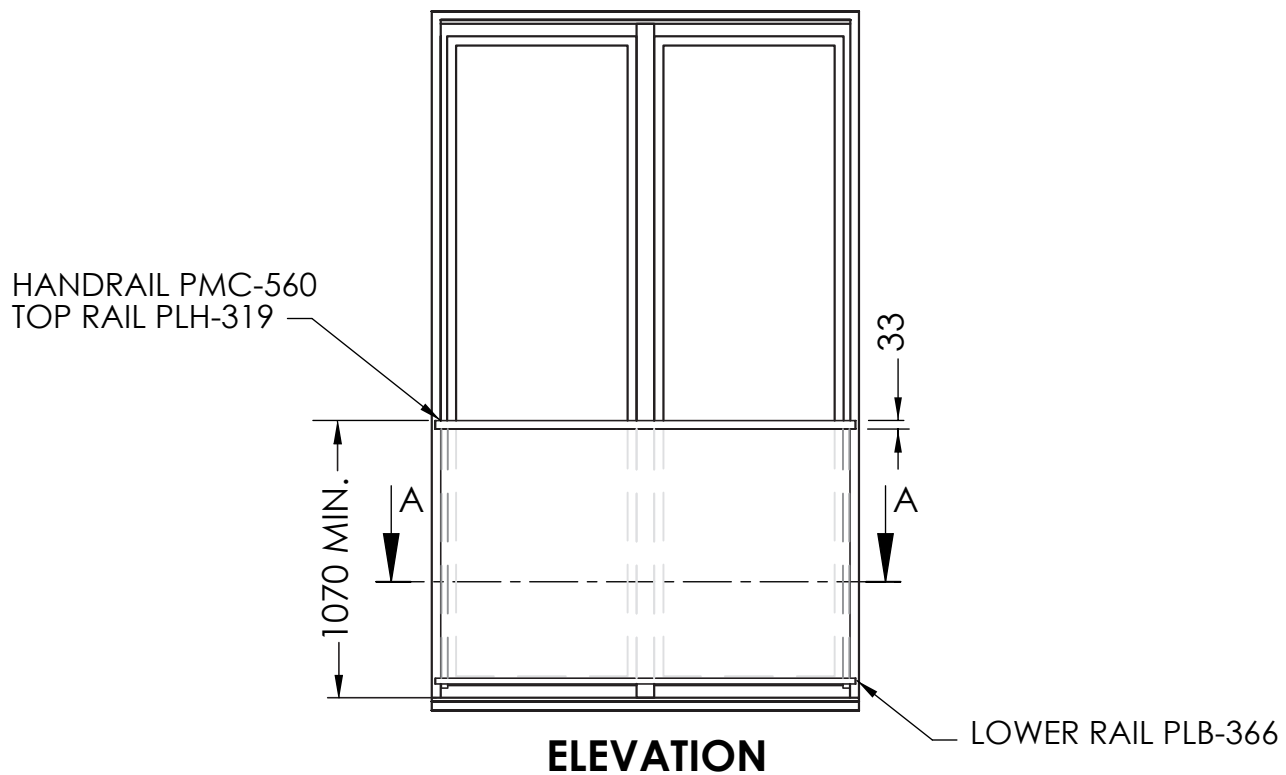

Model **Guard/Railing BELLEVUE French Balcony**

JU-2007

Scale 1:5

Scale 1:30

Model **Guard/Railing BELLEVUE French Balcony**

JU-2007