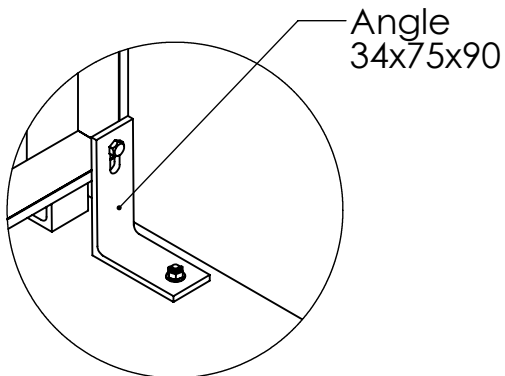

Scale 1:50

Model **Privacy screen- Corrugated aluminum panel**

EC298-CLB

DETAIL A
SCALE 1 : 5
Wall attachment

DETAIL C
SCALE 1 : 5
Top post attachment

DETAIL B
SCALE 1 : 5
Rear slab attachment

DETAIL D
SCALE 1 : 5
Bottom post attachment

Scale 1:50

Model **Privacy screen- Corrugated aluminum panel**

EC298-CLB