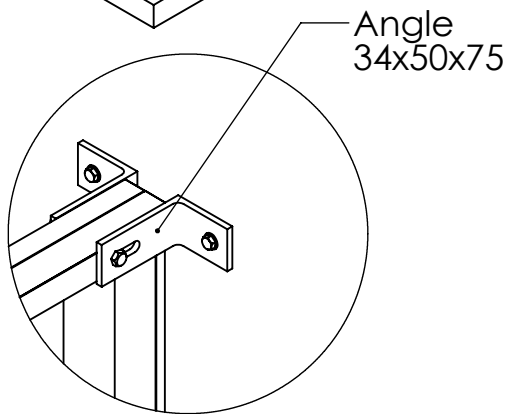

Scale 1:50

Model **Privacy screen- Corrugated aluminum panel**

EC298-CLB

DETAIL A
SCALE 1 : 5
Wall attachment

DETAIL C
SCALE 1 : 5
Top post attachment

DETAIL B
SCALE 1 : 5
Rear slab attachment

DETAIL D
SCALE 1 : 5
Bottom post attachment

Scale 1:50

Model **Privacy screen- Corrugated aluminum panel**

EC298-CLB