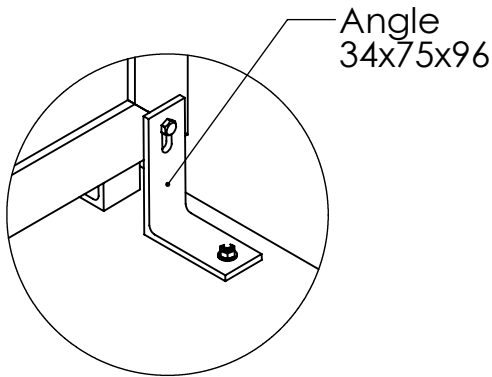

Model **Privacy screen - Tempered glass**

EC298-BEB

DETAIL A
SCALE 1 : 5
Wall attachment

DETAIL C
SCALE 1 : 5
Top post attachment

DETAIL B
SCALE 1 : 5
Rear slab attachment

DETAIL D
SCALE 1 : 5
Bottom post attachment

Scale 1:50

Model **Privacy screen - Tempered glass**

EC298-BEB