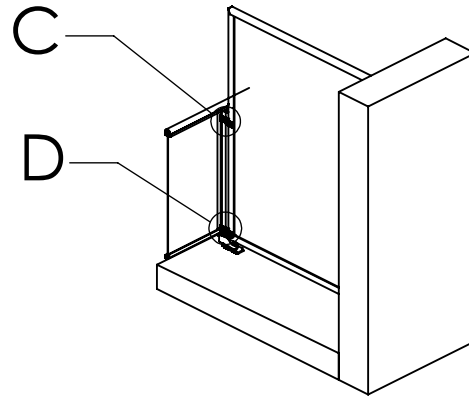

Model **Privacy screen - Tempered glass**

EC298-BEB

DETAIL A
SCALE 1 : 5
Wall attachment

DETAIL C
SCALE 1 : 5
Top post attachment

DETAIL B
SCALE 1 : 5
Rear slab attachment

DETAIL D
SCALE 1 : 5
Bottom post attachment

Scale 1:50

Model **Privacy screen - Tempered glass**

EC298-BEB