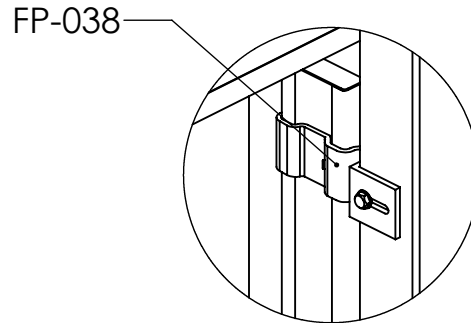

Model **Privacy screen - Tempered glass**

EC298-BEB

DETAIL A
SCALE 1 : 5
Wall attachment

DETAIL C
SCALE 1 : 5
Top post attachment

DETAIL B
SCALE 1 : 5
Rear slab attachment

DETAIL D
SCALE 1 : 5
Bottom post attachment

Scale 1:50

Model **Privacy screen - Tempered glass**

EC298-BEB