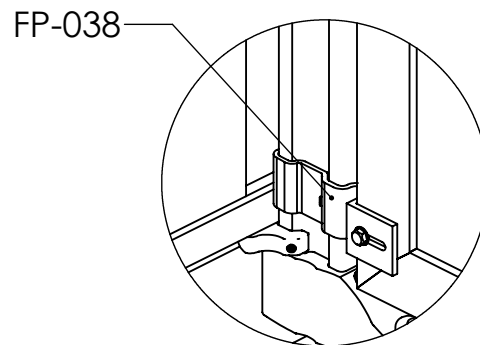

Model **Privacy screen - Tempered glass**

EC298-BEB

DETAIL A
SCALE 1 : 5
Wall attachment

DETAIL C
SCALE 1 : 5
Top post attachment

DETAIL B
SCALE 1 : 5
Rear slab attachment

DETAIL D
SCALE 1 : 5
Bottom post attachment

Scale 1:50

Model **Privacy screen - Tempered glass**

EC298-BEB