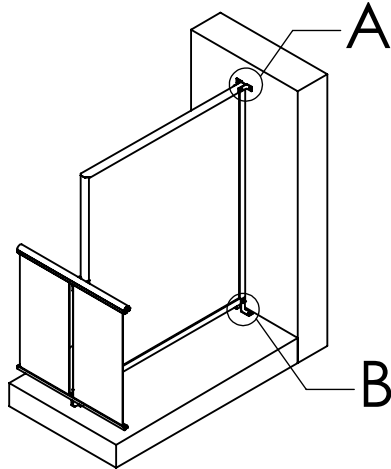

Model **Privacy screen - Tempered glass**

EC298-BEB

DETAIL A
SCALE 1 : 5
Wall attachment

DETAIL C
SCALE 1 : 5
Top post attachment

DETAIL B
SCALE 1 : 5
Rear slab attachment

DETAIL D
SCALE 1 : 5
Bottom post attachment

Scale 1:50

Model **Privacy screen - Tempered glass**

EC298-BEB