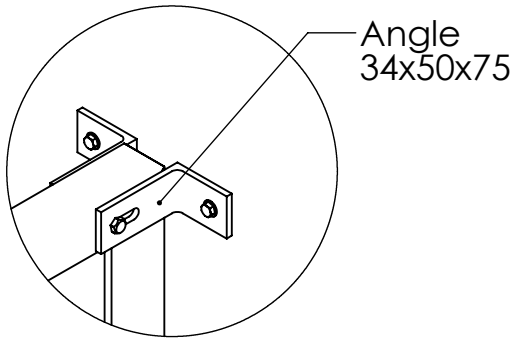

Model **Privacy screen - Tempered glass**

EC298-BEB

DETAIL A
SCALE 1 : 5
Wall attachment

DETAIL C
SCALE 1 : 5
Top post attachment

DETAIL B
SCALE 1 : 5
Rear slab attachment

DETAIL D
SCALE 1 : 5
Bottom post attachment

Scale 1:50

Model **Privacy screen - Tempered glass**

EC298-BEB