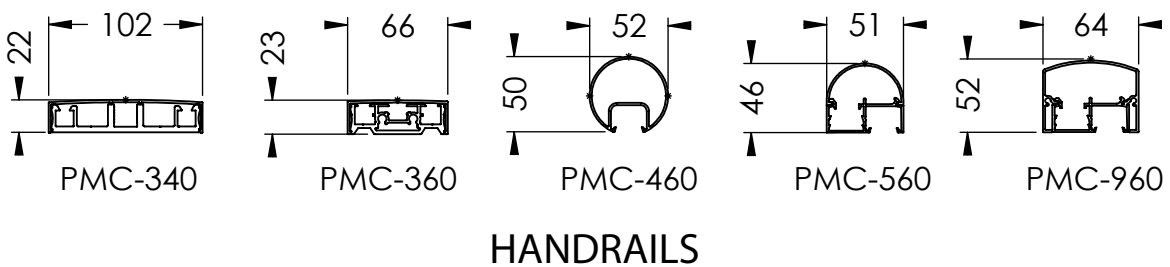

Scale 1:5

Model **Guard/Railing BELLEVUE with Gap**

BE298-V

ELEVATION

HANDRAILS

Scale 1:15

Model **Guard/Railing BELLEVUE with Gap**

BE298-V