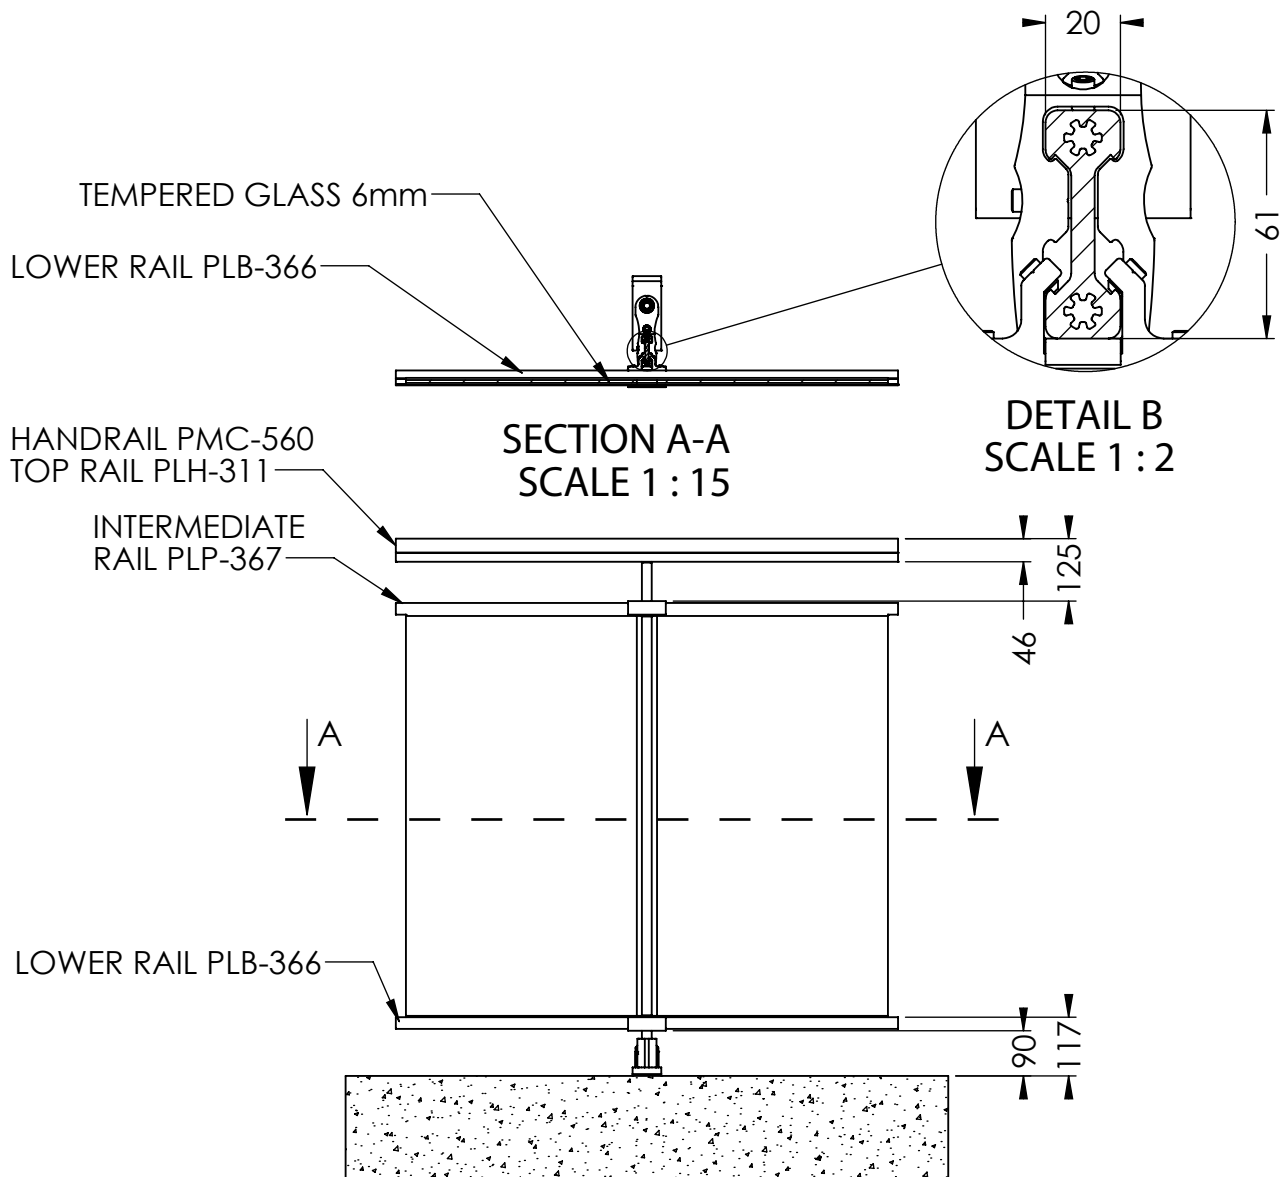

Scale 1:5

Model **Guard/Railing BELLEVUE with Gap**

BE298-V

ELEVATION

HANDRAILS

Scale 1:15

Model **Guard/Railing BELLEVUE with Gap**

BE298-V