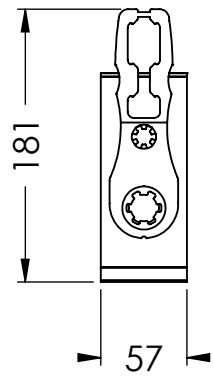

HANDRAIL PMC-330
 TOP RAIL PLH-319
 EM-298
 HEX LAG SCREW #14 X
 2-1/2" (S.S. #304)

TEMPERED GLASS
 MIN 6 mm

LOWER RAIL PLB-366
 FP-367

SHOE SA-433
 WEDGE ANCHOR (S.S. #304)
 (1 PER POST)

SLAB COVER PBA-017

DETAIL

Scale 1:5

Model Guard/Railing BELLEVUE With Slab Cover (PBA-017)

BE298-PBA017

HANDRAILS

Scale 1:15

Model Guard/Railing BELLEVUE With Slab Cover (PBA-325)

BE298-PBA017