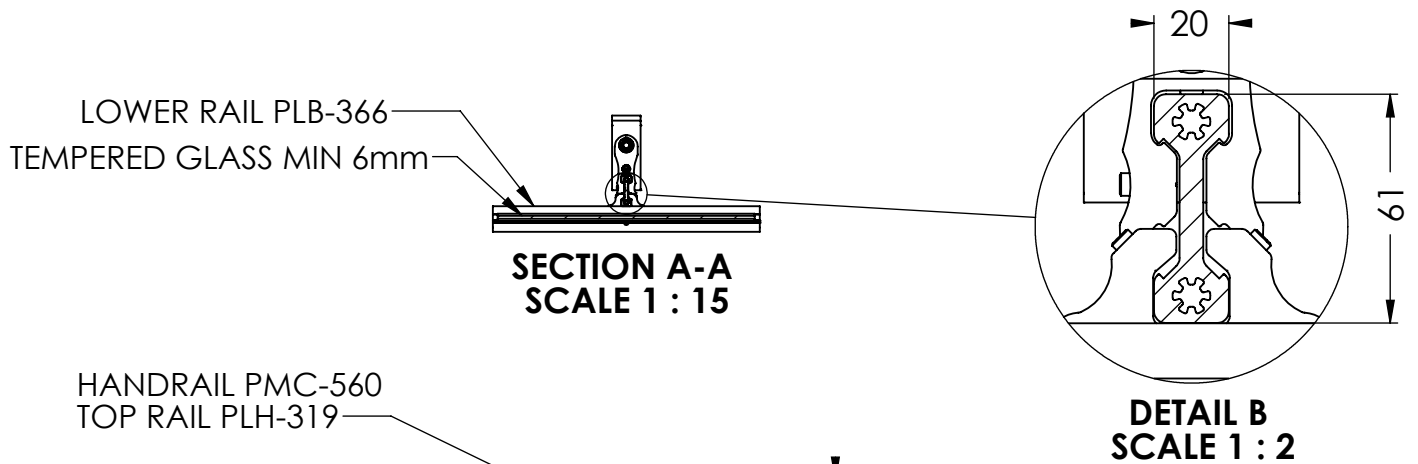

HANDRAIL PMC-330
 TOP RAIL PLH-319
 EM-298
 HEX LAG SCREW #14 X
 2-1/2" (S.S. #304)

TEMPERED GLASS
 MIN 6 mm

LOWER RAIL PLB-366
 FP-367

SHOE SA-433
 WEDGE ANCHOR (S.S. #304)
 (1 PER POST)

SLAB COVER PBA-017

DETAIL

Scale 1:5

Model Guard/Railing BELLEVUE With Slab Cover (PBA-017)

BE298-PBA017

HANDRAILS

Scale 1:15

Model Guard/Railing BELLEVUE With Slab Cover (PBA-325)

BE298-PBA017