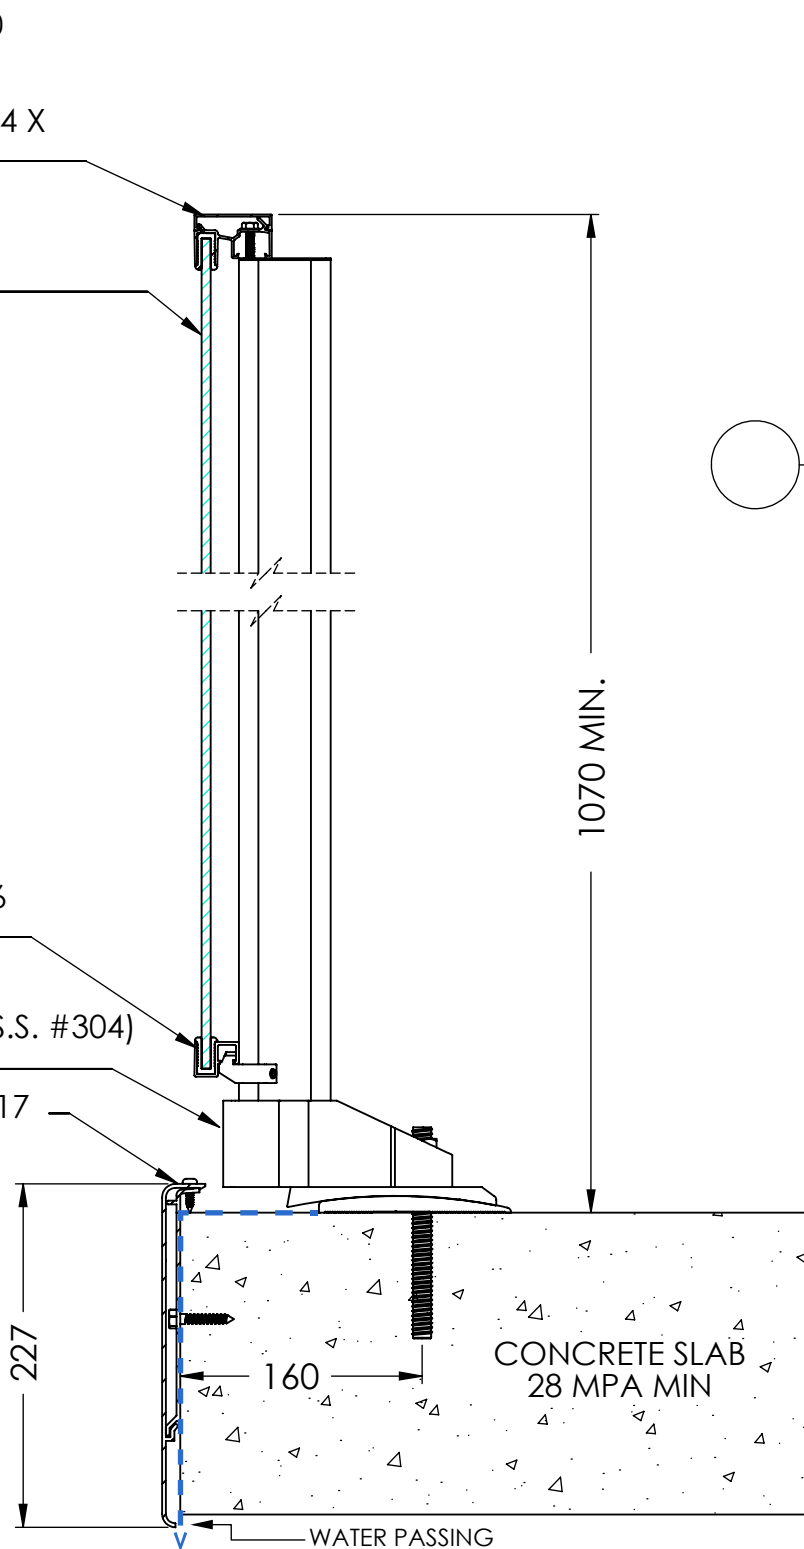

HANDRAIL PMC-330
 TOP RAIL PLH-319
 EM-298
 HEX LAG SCREW #14 X
 2-1/2" (S.S. #304)

TEMPERED GLASS
 MIN 6 mm

LOWER RAIL PLB-366
 FP-367

SHOE SA-433
 WEDGE ANCHOR (S.S. #304)
 (1 PER POST)

SLAB COVER PBA-017

DETAIL

Scale 1:5

Model Guard/Railing BELLEVUE With Slab Cover (PBA-017)

BE298-PBA017

HANDRAILS

Scale 1:15

Model Guard/Railing BELLEVUE With Slab Cover (PBA-325)

BE298-PBA017