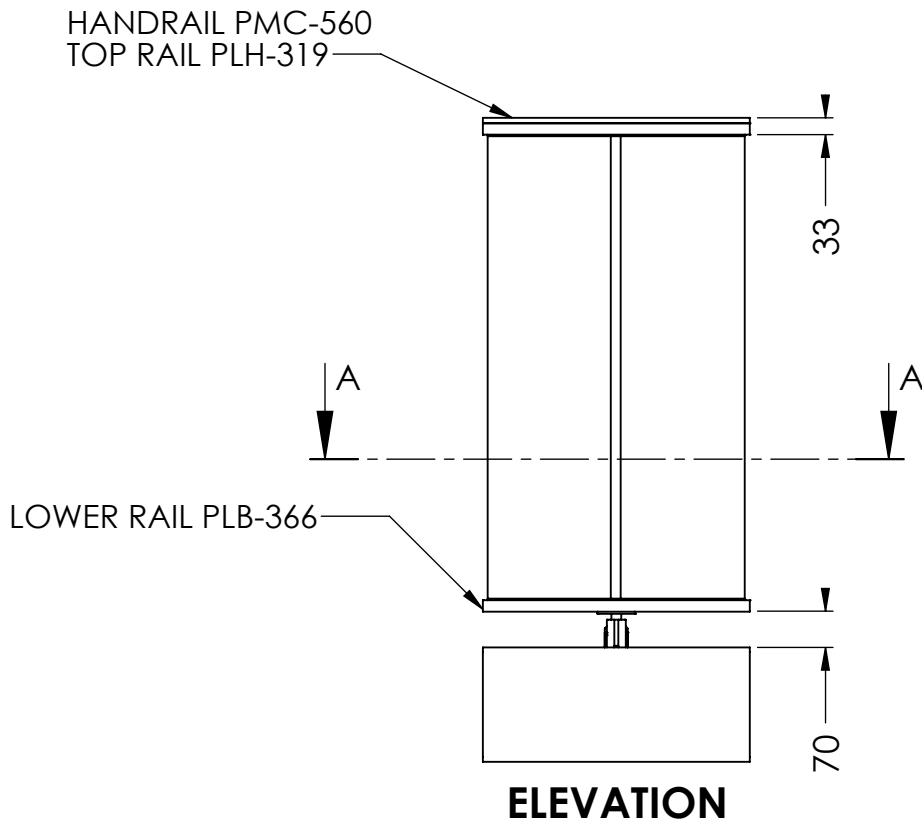

HANDRAIL PMC-330
 TOP RAIL PLH-319
 EM-298
 HEX LAG SCREW #14 X
 2-1/2" (S.S. #304)

TEMPERED GLASS
 MIN 6 mm

LOWER RAIL PLB-366
 FP-367

SHOE SA-433
 WEDGE ANCHOR (S.S. #304)
 (1 PER POST)

SLAB COVER PBA-017

DETAIL

Scale 1:5

Model Guard/Railing BELLEVUE With Slab Cover (PBA-017)

BE298-PBA017

HANDRAILS

Scale 1:15

Model Guard/Railing BELLEVUE With Slab Cover (PBA-325)

BE298-PBA017