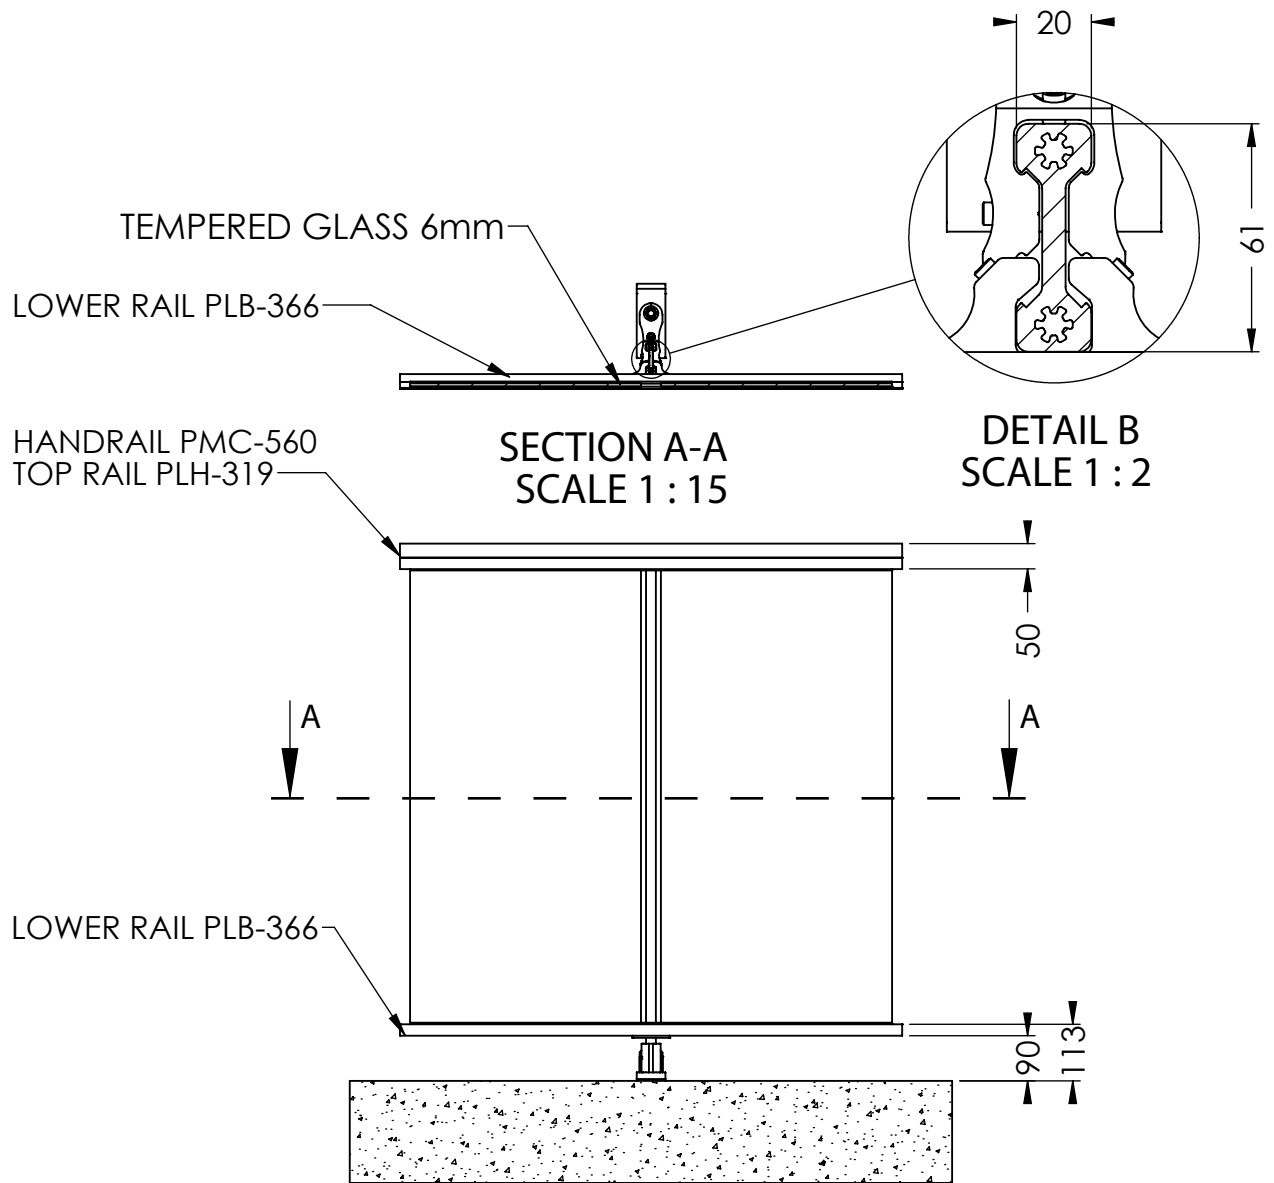

Model *Guard/Railing BELLEVUE Abutting*

BE298-B

Scale 1:5

ELEVATION

HANDRAILS

Scale 1:15

Model *Guard/Railing BELLEVUE Abutting*

BE298-B