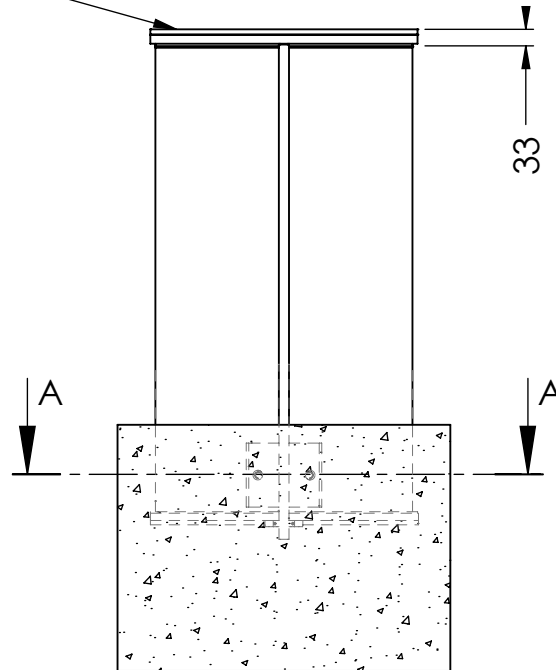

Model Guard/Railing BELLEVUE Fixed at the Wall

BE298-BM087

TEMPERED GLASS MIN 6mm
 LOWER RAIL PLB-366

SECTION A-A
SCALE 1 : 15

DETAIL B-B
SCALE 1 : 2

HANDRAIL PMC-330
 TOP RAIL PLH-319

ELEVATION

HANDRAILS

Scale 1:15

Model Guard/Railing BELLEVUE Precast Parapet Wall (SA-087)

BE298-BM087