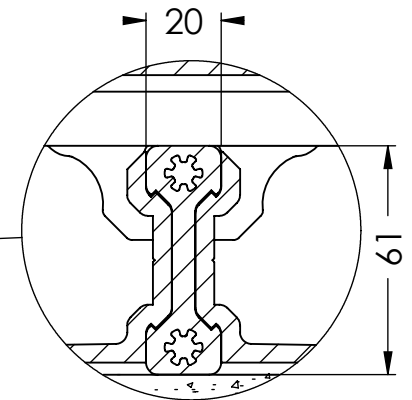

Model Guard/Railing BELLEVUE Fixed at the Wall

BE298-BM087

TEMPERED GLASS MIN 6mm
 LOWER RAIL PLB-366

SECTION A-A
SCALE 1 : 15

DETAIL B-B
SCALE 1 : 2

HANDRAIL PMC-330
 TOP RAIL PLH-319

ELEVATION

HANDRAILS

Scale 1:15

Model Guard/Railing BELLEVUE Precast Parapet Wall (SA-087)

BE298-BM087