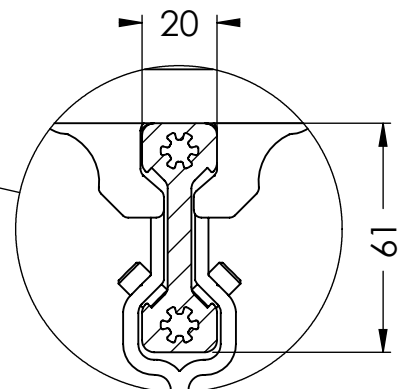

Scale 1:5

Model Guard/Railing BELLEVUE Fixed at the Wall

BE298-B060

LOWER RAIL PLB-366
TEMPERED GLASS MIN 6mm

SECTION A-A
SCALE 1 : 15

DETAIL A
SCALE 1 : 2

HANDRAIL PMC-560
TOP RAIL PLH-319

ELEVATION

PMC-330

PMC-560

PMC-960

HANDRAILS

Scale 1:15

Model Guard /Railing BELLEVUE Fixed at the Wall

BE298-BM060