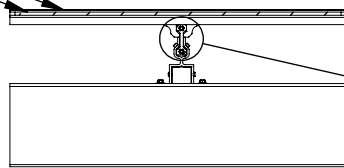

Scale 1:5

Model Guard/Railing BELLEVUE Fixed at the Wall

BE298-B060

LOWER RAIL PLB-366
TEMPERED GLASS MIN 6mm

SECTION A-A
SCALE 1 : 15

DETAIL A
SCALE 1 : 2

HANDRAIL PMC-560
TOP RAIL PLH-319

ELEVATION