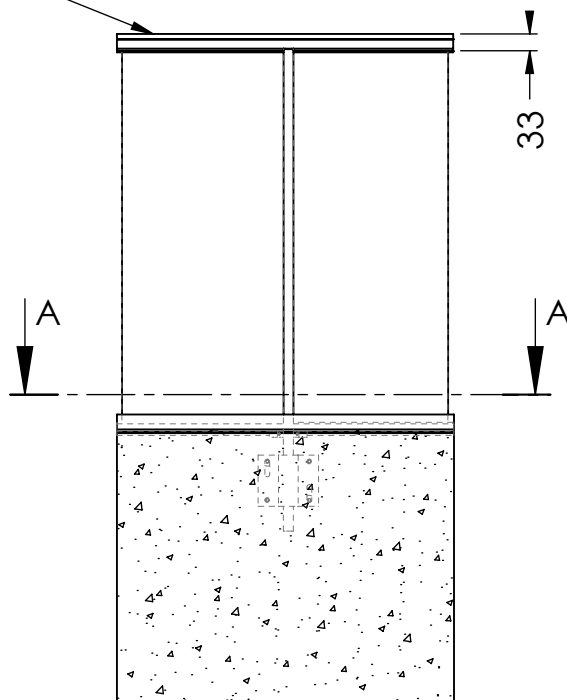

Scale 1:5

Model Guard/Railing BELLEVUE Fixed at the Wall

BE298-B060

LOWER RAIL PLB-366
TEMPERED GLASS MIN 6mm

SECTION A-A
SCALE 1 : 15

DETAIL A
SCALE 1 : 2

HANDRAIL PMC-560
TOP RAIL PLH-319

ELEVATION

PMC-330

PMC-560

PMC-960

HANDRAILS

Scale 1:15

Model Guard /Railing BELLEVUE Fixed at the Wall

BE298-BM060